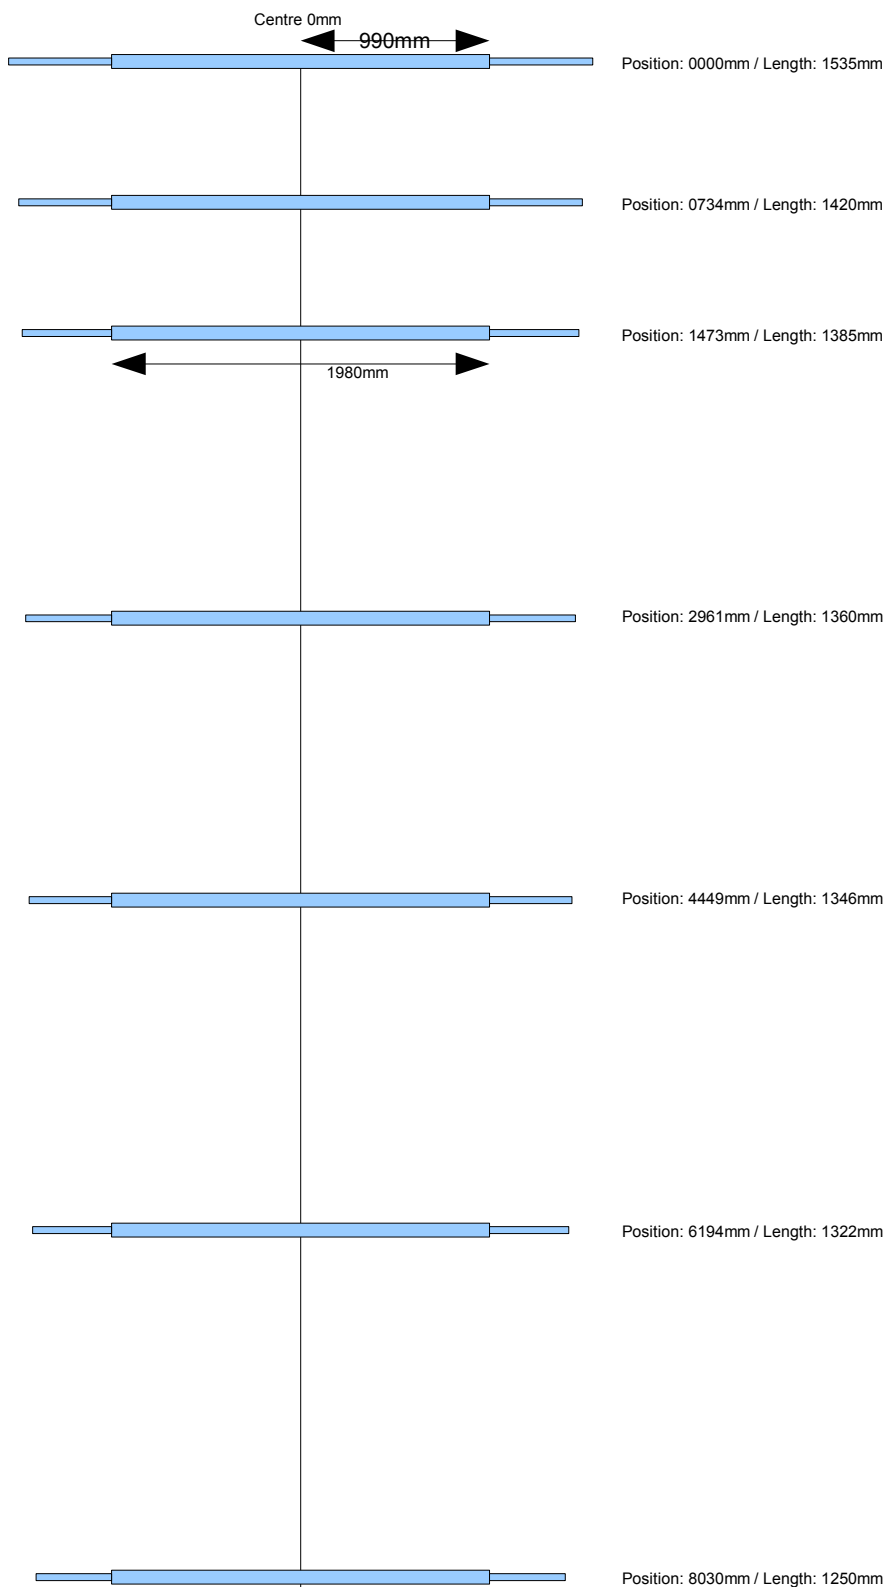

# Extended ZX-Yagi ZX6-7

All element sizes are measured from the centre.  
The centre of each element has a length of 1980mm.

**Diameters:**

- \* The centre tube of all elements measures 22mm of diameter
- \* The tip of each side has a diameter of 18mm

The feed is of a Gamma-Match type and is not described here  
As it belongs to the delivered antenna itself.

Christoph Petermann  
DF9CY  
<http://www.df9cy.de>

18 May 2011